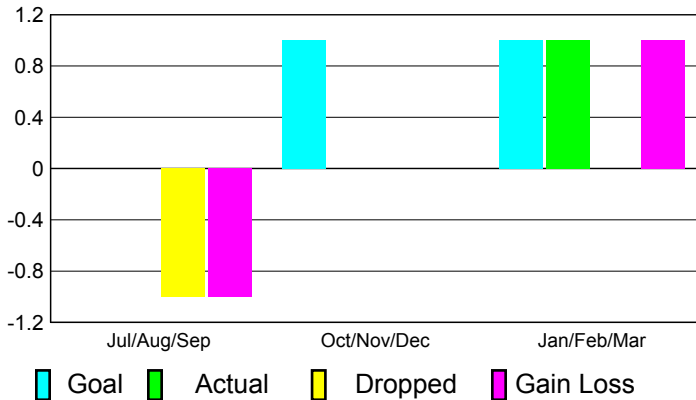

2010-2011 GMT Reports for District (or Undistricted) **District 103 E**

GMT: **JACQUES 'JACK' VERBEKE** Location: **FRANCE**

GMT CA: **4**

CLUBS

**Club Results
2010-2011**

**Clubs
2009-2010**

Month	New Club Goal	Actual New Clubs	Actual Dropped Clubs	Gain/Loss of Clubs	Gain/Loss of Clubs
Jul/Aug/Sep	0	0	-1	-1	0
Oct/Nov/Dec	1	0	0	0	0
Jan/Feb/Mar	1	1	0	1	0
Totals	2	1	-1	0	0

Club Results 2010-2011

Goal, New, Dropped, Gain/Loss

Comparison of Club Gain/Loss

Current Year Compared to the Previous Year

YTD Status Quo Clubs 2010-2011

Status Quo Clubs Compared to Status Quo Members

MEMBERSHIP