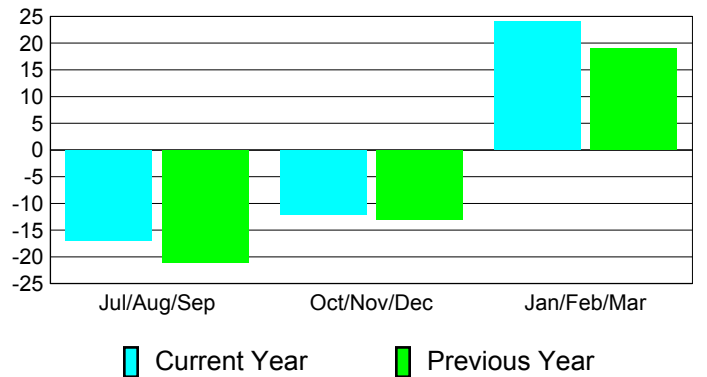

**Membership Results
2010-2011**

**Membership
2009-2010**

Month	Net Memb Goal	Actual New Memb	Actual Dropped Memb	Gain/Loss of Memb	Gain/Loss of Memb
Jul/Aug/Sep	10	36	-53	-17	-21
Oct/Nov/Dec	40	35	-47	-12	-13
Jan/Feb/Mar	50	74	-50	24	19
Totals	100	145	-150	-5	-15

Membership Results 2010-2011

Goal, New, Dropped, Gain/Loss

Comparison of Membership Gain/Loss

Current Year Compared to the Previous Year

Gender Comparison 2010-2011

Jul/Aug/Sep

Oct/Nov/Dec

Jan/Feb/Mar