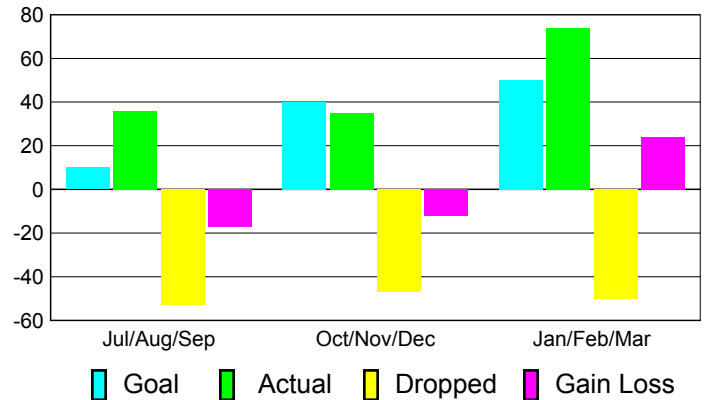

Membership Results 2010-2011

Goal, New, Dropped, Gain/Loss

Comparison of Membership Gain/Loss

Current Year Compared to the Previous Year